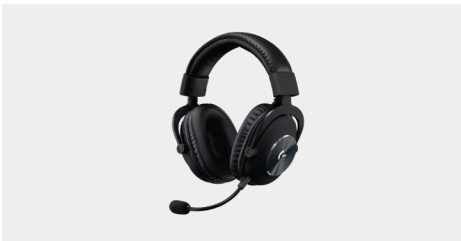

LOGITECH G PRO X HEADSET

981-000817

Designed with and for pros, this headset features next-gen 7.1 surround sound, BLUE VOICE microphone technology, and PRO-G 50 mm drivers to ensure a premium gaming audio experience.