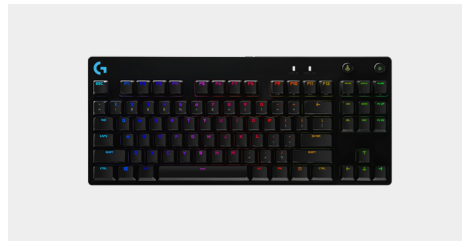

LOGITECH G PRO X KEYBOARD

920-009229 (Black Clicky)
920-009846 (Shroud Linear)

With a compact design and user-swappable pro-grade switches, PRO X is pro-tested, tournament-assured, and built to win.