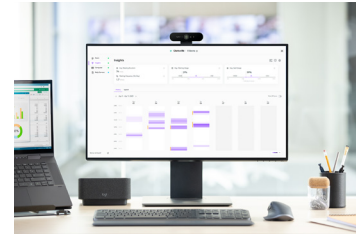

RALLY VIDEO CONFERENCING SOLUTIONS

960-001485 (Rally Bar Huddle)
960-001336 (Rally Bar Mini)
960-001308 (Rally Bar)
960-001225 (Rally Plus)

Collaborative classrooms are at your fingertips with our family of Rally video conferencing solutions. An all-in-one premium, ultra-HD series of conference cams available in a range of sizes with built-in AI technology, brilliant optics, and powerful audio.

SCRIBE WHITEBOARD CAMERA

960-001332

An AI-powered whiteboard camera, Scribe empowers all learners to participate fully by broadcasting unobstructed whiteboard content in classrooms and hybrid learning environments.

LOGITECH REACH

Coming soon

An adjustable content camera that lets instructors move the camera to non-digital content to express their point of view. Easy, one-hand flexibility allows educators to move in a full 360° rotation to express their point of view.

LOGITECH SYNC

Video conferencing device management software to support hybrid teaching and learning from anywhere. Whether on-campus, at home, or somewhere else, Sync helps everyone stay connected.

LEVEL UP ESPORTS