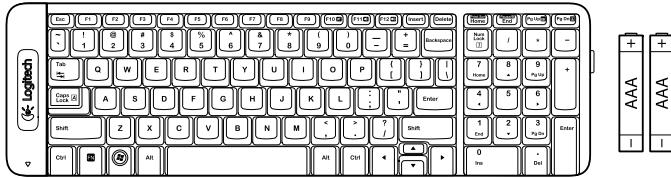

mk215

Getting started with
Logitech® Wireless Combo MK215

Contents

English	4
繁體中文	7
한국어	10
www.logitech.com/support 	13

1

2

Keyboard features

Hotkeys

1. Mute
2. Volume Down
3. Volume Up
4. Print screen
5. Pause break
6. Context menu
7. Scroll lock

Mouse features

1. Left button
2. Scroll wheel
3. Right button

Help with setup: keyboard and mouse are not working