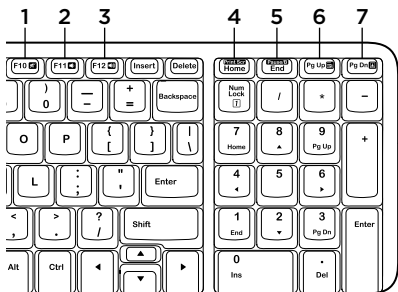

mk215

Getting started with
Logitech® Wireless Combo MK215

Contents

English	4
繁體中文	7
한국어	10
www.logitech.com/support 	13

1

2

Keyboard features

Hotkeys

1. Mute
2. Volume Down
3. Volume Up
4. Print screen
5. Pause break
6. Context menu
7. Scroll lock

Mouse features

1. Left button
2. Scroll wheel
3. Right button

Help with setup: keyboard and mouse are not working