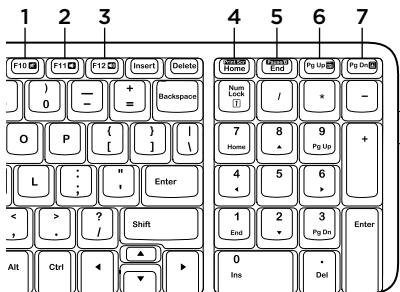

鍵盤功能

熱鍵

1. 靜音
2. 音量減小
3. 音量增大
4. 列印螢幕
5. 暫停/中斷
6. 右鍵快顯功能表
7. 滾動鎖定

滑鼠功能

1. 左鍵
2. 滾輪
3. 右鍵