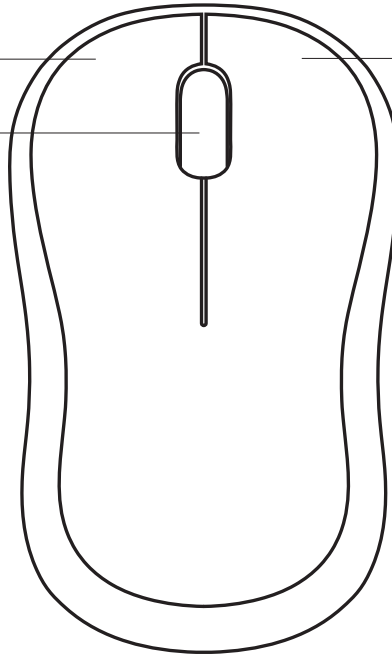

## MOUSE FEATURES

Left mouse buttons

Right mouse buttons

**Scroll wheel**

Press the wheel down for middle button (function can vary by software application)

On/Off slider switch

USB Nano receiver storage

Battery door release