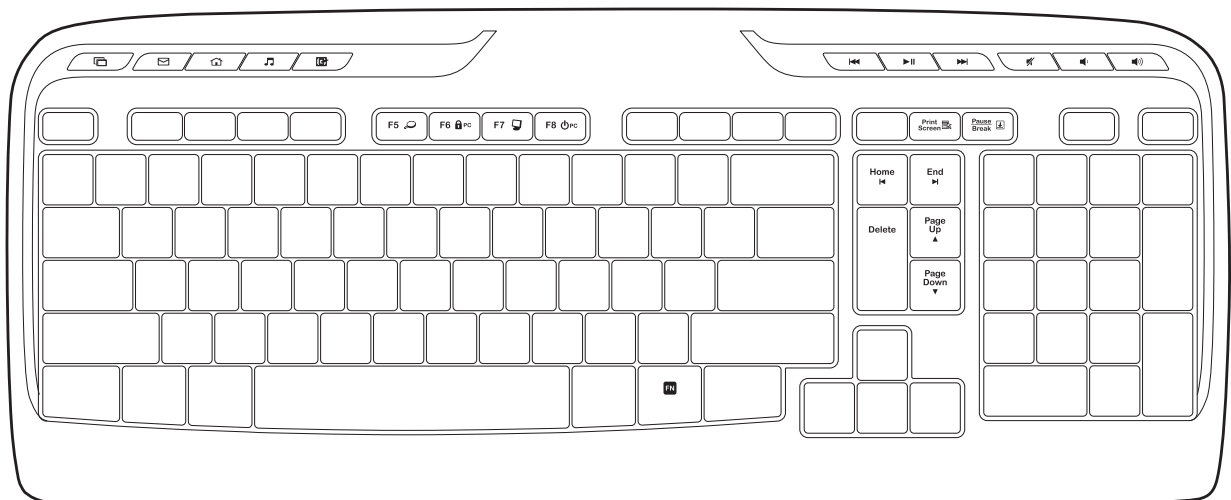

FN keys			
	Search		Lock PC
	My computer		PC sleep
	Contextual menu		Scroll lock

To use the FN function, press and hold the FN key, and then press the F-key you want to use.