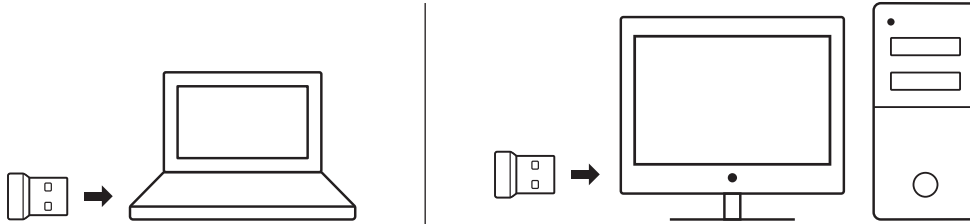

CONNECTING THE KEYBOARD AND MOUSE

www.logitech.com/support/mk320

1