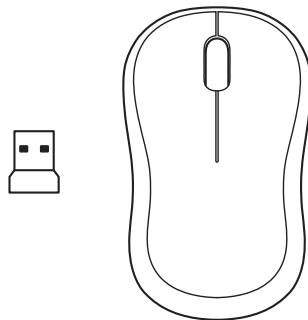

WIRELESS COMBO MK320

Setup Guide Guide d'installation

M185