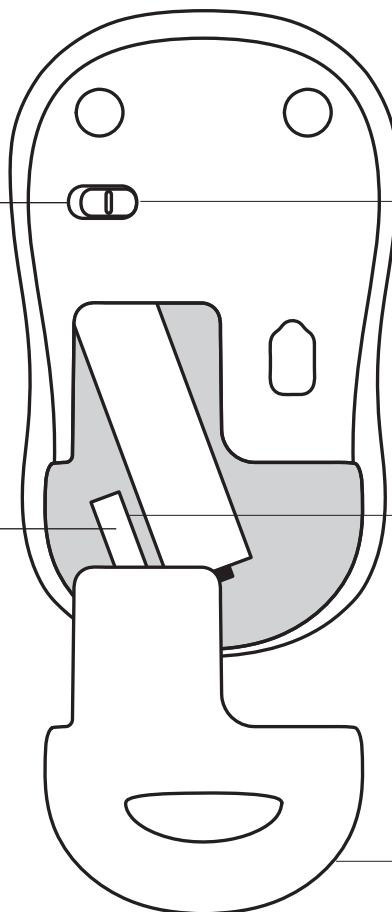

## MOUSE FEATURES

Left mouse buttons

Right mouse buttons

**Scroll wheel**

Press the wheel down for middle button (function can vary by software application)

On/Off slider switch

USB Nano receiver storage

Battery door release