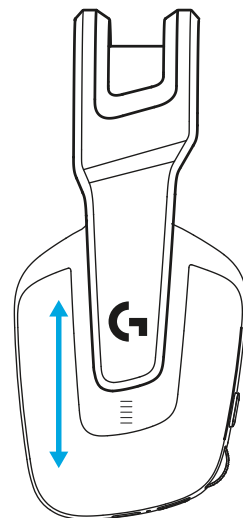

G535

Wireless Gaming Headset
无线游戏耳机麦克风

SETUP GUIDE | 设置指南

logitech 

ENGLISH	3
简体中文	7
繁體中文	11
한국어	15

SETUP INSTRUCTIONS

- Insert receiver into the USB port of your PC.

- Short press to turn ON.

- (Optional) Download Logitech G HUB software to access advanced features. Download at logitechG.com/ghub

logitechG.com/ghub

- The earcups can be adjusted up and down.

- The length of the headband can be adjusted.

- Flip boom up to mute.

- Charge Headset when low on battery.

FEATURES

- 1 Adjustable, reversible suspension band
- 2 Memory foam earpads
- 3 40 mm drivers
- 4 On-ear volume control
- 5 Flip-to-mute 6-mm mic
- 6 USB-C charging port

- 头带的长度可以调节。

- 折叠麦克风杆以静音

- 电量低时请为耳机麦克风充电

特性

- 1 可调节的双面悬挂式头带
- 2 记忆泡棉耳垫
- 3 40 毫米音频驱动单元
- 4 机身音量控制
- 5 6 毫米折叠静音麦克风
- 6 USB-C 充电端口

常见问题解答

www.logitechG.com/support/G535

設定說明