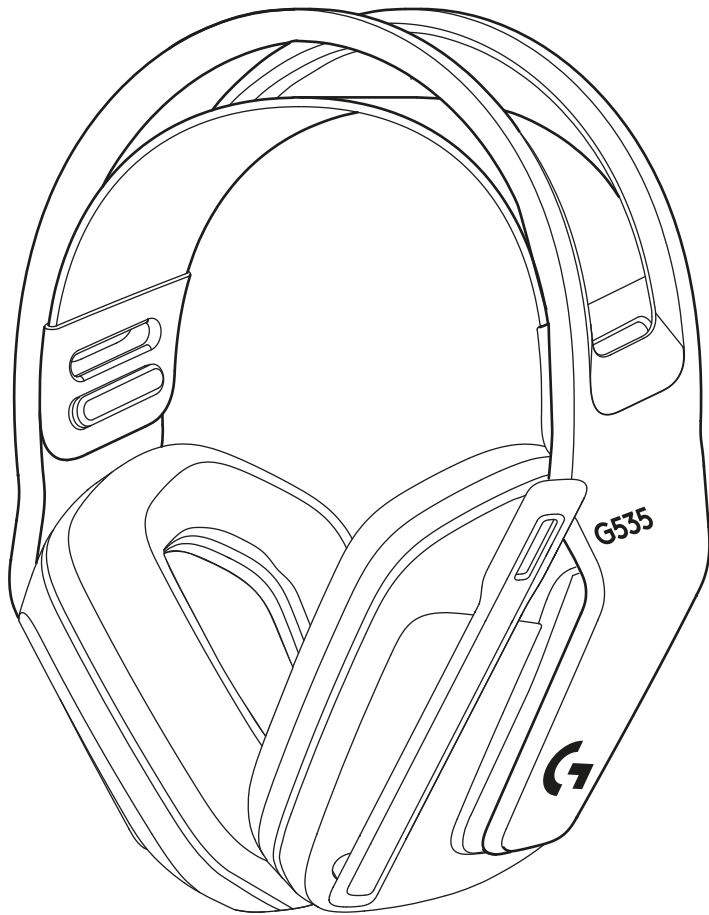

G535

Wireless Gaming Headset
无线游戏耳机麦克风

SETUP GUIDE | 设置指南

logitech 

ENGLISH	3
简体中文	7
繁體中文	11
한국어	15

SETUP INSTRUCTIONS

- Insert receiver into the USB port of your PC.

- Short press to turn ON.

- (Optional) Download Logitech G HUB software to access advanced features. Download at logitechG.com/ghub

logitechG.com/ghub

- The earcups can be adjusted up and down.

- The length of the headband can be adjusted.

- Flip boom up to mute.

- Charge Headset when low on battery.

FEATURES

- 1 Adjustable, reversible suspension band
- 2 Memory foam earpads
- 3 40 mm drivers
- 4 On-ear volume control
- 5 Flip-to-mute 6-mm mic
- 6 USB-C charging port

- 头带的长度可以调节。

- 折叠麦克风杆以静音

- 电量低时请为耳机麦克风充电

特性

- 1 可调节的双面悬挂式头带
- 2 记忆泡棉耳垫
- 3 40 毫米音频驱动单元
- 4 机身音量控制
- 5 6 毫米折叠静音麦克风
- 6 USB-C 充电端口

常见问题解答

www.logitechG.com/support/G535

設定說明