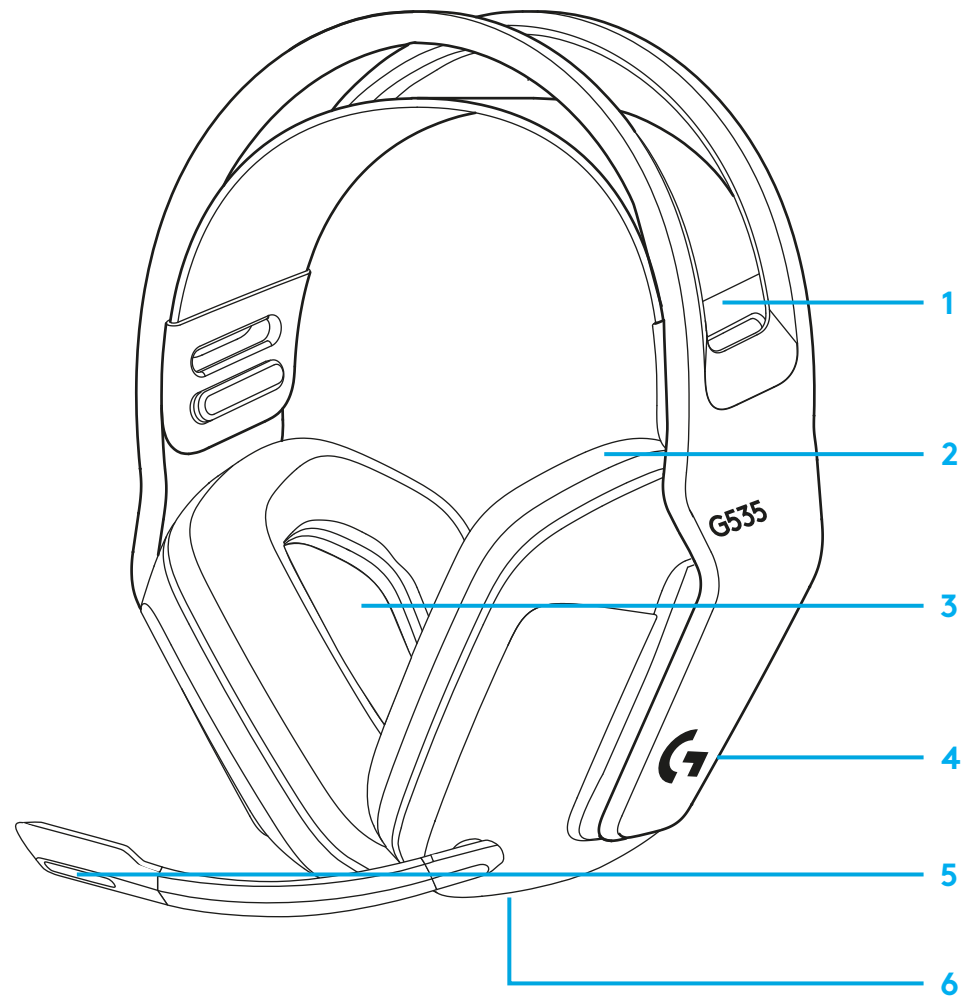

- (Optional) Download Logitech G HUB software to access advanced features. Download at logitechG.com/ghub

logitechG.com/ghub

- The earcups can be adjusted up and down.

- The length of the headband can be adjusted.

- Flip boom up to mute.

- Charge Headset when low on battery.

FEATURES

- 1 Adjustable, reversible suspension band
- 2 Memory foam earpads
- 3 40 mm drivers
- 4 On-ear volume control
- 5 Flip-to-mute 6-mm mic
- 6 USB-C charging port

- 头带的长度可以调节。

- 折叠麦克风杆以静音

- 电量低时请为耳机麦克风充电

特性

- 1 可调节的双面悬挂式头带
- 2 记忆泡棉耳垫
- 3 40 毫米音频驱动单元
- 4 机身音量控制
- 5 6 毫米折叠静音麦克风
- 6 USB-C 充电端口

常见问题解答

www.logitechG.com/support/G535

設定說明