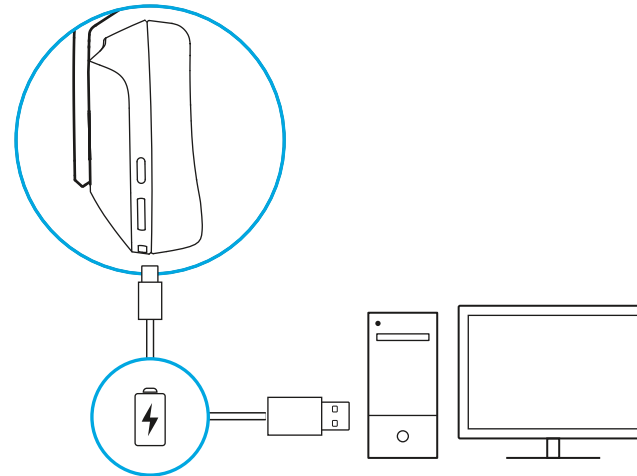

G535

Wireless Gaming Headset
无线游戏耳机麦克风

SETUP GUIDE | 设置指南

logitech 

ENGLISH	3
简体中文	7
繁體中文	11
한국어	15

SETUP INSTRUCTIONS

- Insert receiver into the USB port of your PC.

- Short press to turn ON.

- (Optional) Download Logitech G HUB software to access advanced features. Download at logitechG.com/ghub

logitechG.com/ghub

- The earcups can be adjusted up and down.

- The length of the headband can be adjusted.

- Flip boom up to mute.

- Charge Headset when low on battery.

FEATURES

- 1 Adjustable, reversible suspension band
- 2 Memory foam earpads
- 3 40 mm drivers
- 4 On-ear volume control
- 5 Flip-to-mute 6-mm mic
- 6 USB-C charging port

- 头带的长度可以调节。

- 折叠麦克风杆以静音

- 电量低时请为耳机麦克风充电

特性

- 1 可调节的双面悬挂式头带
- 2 记忆泡棉耳垫
- 3 40 毫米音频驱动单元
- 4 机身音量控制
- 5 6 毫米折叠静音麦克风
- 6 USB-C 充电端口

常见问题解答

www.logitechG.com/support/G535

設定說明