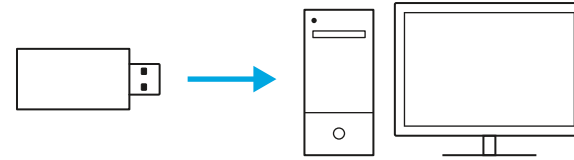

G535

Wireless Gaming Headset
无线游戏耳机麦克风

SETUP GUIDE | 设置指南

logitech 

ENGLISH	3
简体中文	7
繁體中文	11
한국어	15

SETUP INSTRUCTIONS

- Insert receiver into the USB port of your PC.

- Short press to turn ON.

- Flip boom up to mute.

- Charge Headset when low on battery.

FEATURES

- 1 Adjustable, reversible suspension band
- 2 Memory foam earpads
- 3 40 mm drivers
- 4 On-ear volume control
- 5 Flip-to-mute 6-mm mic
- 6 USB-C charging port