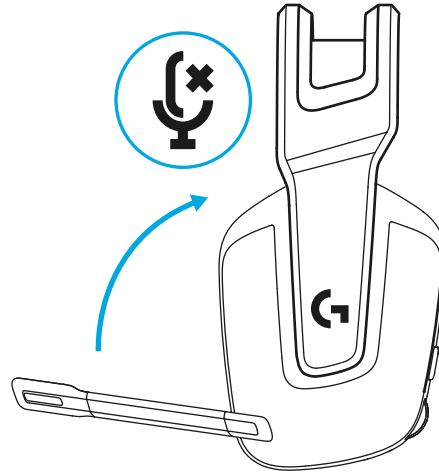

G535

Wireless Gaming Headset
无线游戏耳机麦克风

SETUP GUIDE | 设置指南

logitech 

ENGLISH	3
简体中文	7
繁體中文	11
한국어	15

SETUP INSTRUCTIONS

- Insert receiver into the USB port of your PC.

- Short press to turn ON.

- (Optional) Download Logitech G HUB software to access advanced features. Download at logitechG.com/ghub

logitechG.com/ghub

- The earcups can be adjusted up and down.

- The length of the headband can be adjusted.

- Flip boom up to mute.

- Charge Headset when low on battery.

FEATURES

- 1 Adjustable, reversible suspension band
- 2 Memory foam earpads
- 3 40 mm drivers
- 4 On-ear volume control
- 5 Flip-to-mute 6-mm mic
- 6 USB-C charging port

- 头带的长度可以调节。

- 折叠麦克风杆以静音

- 电量低时请为耳机麦克风充电

特性

- 1 可调节的双面悬挂式头带
- 2 记忆泡棉耳垫
- 3 40 毫米音频驱动单元
- 4 机身音量控制
- 5 6 毫米折叠静音麦克风
- 6 USB-C 充电端口

常见问题解答

www.logitechG.com/support/G535

設定說明