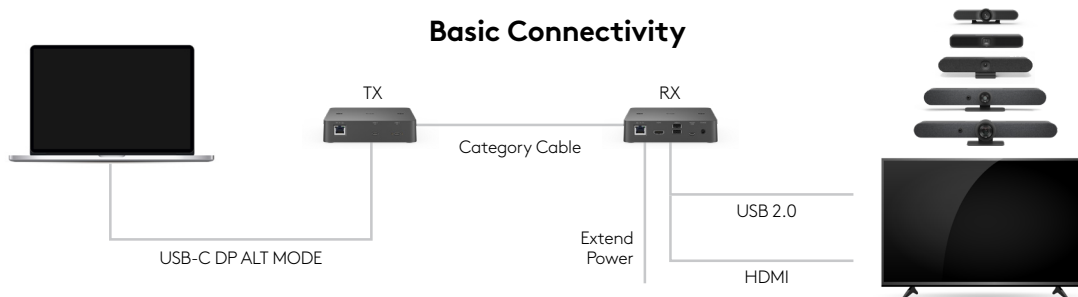

Basic Connectivity

¹For full connection instructions and diagrams, see www.logitech.com/support/extend-wiring-diagram

www.logitech.com/Extend

Contact your reseller or contact us at www.logitech.com/business

Logitech Americas
3930 North First St
San Jose, CA 95134 USA

Logitech Europe S.A.
EPFL - Quartier de l'Innovation
Daniel Borel Innovation Center
CH - 1015 Lausanne

Logitech Asia Pacific Ltd.
Tel : 852-2821-5900
Fax : 852-2520-2230

¹ Use Cat6a cable to reach the maximum 100-meter BYOD connection.
² Feature support and compatibility with cameras and operating systems may vary. For the latest information, see logitech.com/support/extend-compatibility
³ Excludes plastic in printed wiring assembly (PWA), cables, and packaging.

© 2024 Logitech. LOGI, LOGITECH, the LOGITECH logo, and RALLY are trademarks or registered trademarks of Logitech Europe S.A. and/or its affiliates in the U.S. and other countries. All other third party trademarks are the property of their respective owners. Logitech assumes no responsibility for any errors that may appear in this publication. Product, pricing and feature information contained herein is subject to change without notice.