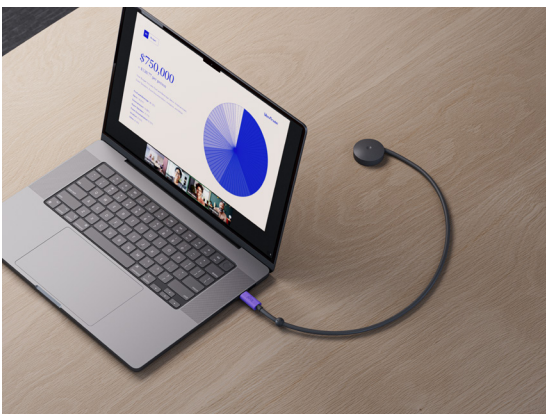

# Logitech Extend

Bring your own meeting to the video conferencing room via a single USB-C cable.