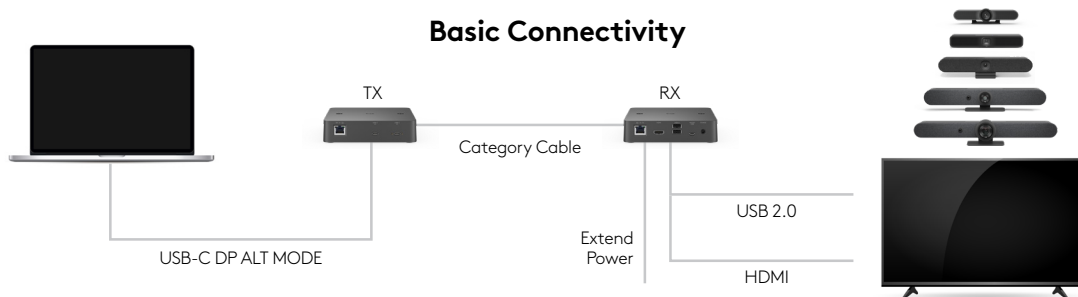

40% post-consumer recycled material¹

FSC™ certified paper packaging
FSC® N003028

Basic Connectivity

¹For full connection instructions and diagrams, see www.logitech.com/support/extend-wiring-diagram

www.logitech.com/Extend

Contact your reseller or contact us at www.logitech.com/business

Logitech Americas
3930 North First St
San Jose, CA 95134 USA

Logitech Europe S.A.
EPFL - Quartier de l'Innovation
Daniel Borel Innovation Center
CH - 1015 Lausanne

Logitech Asia Pacific Ltd.
Tel : 852-2821-5900
Fax : 852-2520-2230

¹ Use Cat6a cable to reach the maximum 100-meter BYOD connection.
² Feature support and compatibility with cameras and operating systems may vary. For the latest information, see logitech.com/support/extend-compatibility
³ Excludes plastic in printed wiring assembly (PWA), cables, and packaging.

© 2024 Logitech. LOGI, LOGITECH, the LOGITECH logo, and RALLY are trademarks or registered trademarks of Logitech Europe S.A. and/or its affiliates in the U.S. and other countries. All other third party trademarks are the property of their respective owners. Logitech assumes no responsibility for any errors that may appear in this publication. Product, pricing and feature information contained herein is subject to change without notice.