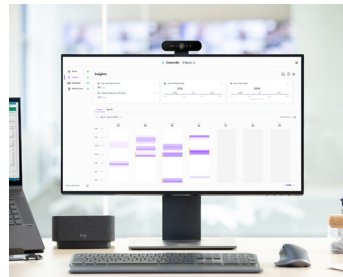

SCRIBE WHITEBOARD CAMERA

960-001332

An AI-powered whiteboard camera, Scribe empowers all learners to participate fully by broadcasting unobstructed whiteboard content in classrooms and hybrid learning environments.

LOGITECH REACH

Coming soon

An adjustable content camera that lets instructors move the camera to the non-digital content to express their point of view. Easy, one-hand flexibility allows educators to move in a full 360° rotation to express their point of view.

K400 PLUS WIRELESS TOUCH KEYBOARD

920-007119

A quiet, easy-to-use keyboard with an integrated touchpad for total control of your TV-connected PC.

SPOTLIGHT PRESENTATION REMOTE

910-004654 (Slate)
910-004860 (Gold)

An advanced digital pointer designed to keep people engaged in an in-person, virtually, or in a hybrid setting.

LOGITECH SYNC

Video conferencing device management software to support hybrid teaching and learning from anywhere. Whether in the classroom, an office, at home, or on the go, Sync helps everyone stay connected.