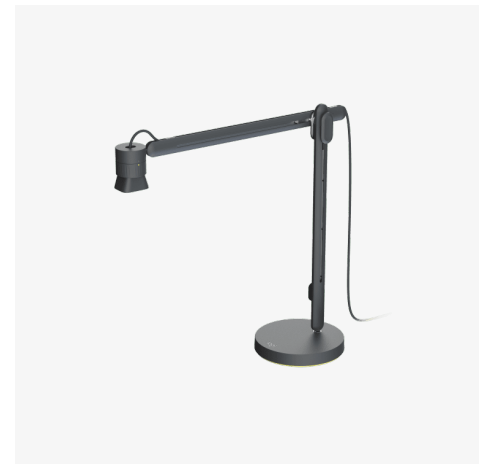

CAMERAS

BRIO 505

With auto-framing, auto-light correction, and noise-reduction mics, this plug-and-play webcam makes high-quality recording easy. Faculty can take content creation to the next level with ShowMode that lets them tilt the camera toward their desk to show sketches, work in progress, or other objects on their desk.

MX BRIO 705

Let professors capture every detail in 4K with this AI-powered webcam. Adjustable field of view options lets them control what's shown on screen, while Show Mode makes sharing physical items easy. Dual beamforming mics enhance voice, and the Sony STARVIS powered image sensor delivers superior image quality for an immersive learning experience.

LOGITECH REACH

An adjustable content camera that lets instructors move the camera to non-digital content to express their point of view. Easy one-hand flexibility allows presenters to move vertically, horizontally, and in a full 360° degree rotation.

MICROPHONES

YETI NANO

This premium USB microphone is complete with an internal shockmount that keeps content clean and crisp. It combines powerful Blue VOICE vocal effects for professional recording and streaming.