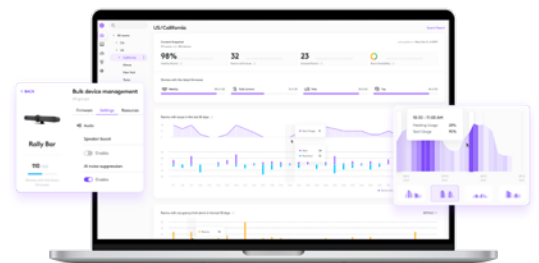

MULTIPLE MOUNTING OPTIONS

One mount, three different ways. Attach Rally Bar Huddle to a display, table, or wall to get the most out of your huddle rooms and small spaces.

START MEETINGS WITH A TAP

Meetings start with just one touch with Tap IP, a network-connected touch controller that's easy to use and simple to set up.

MANAGEMENT AND INSIGHTS

Monitor, manage, and get business insights into how your rooms are being used with Logitech Sync.

ACCESSORIES & TECH SPECS

RECOMMENDED ACCESSORIES

Tap Scheduler

Purpose-built scheduling panel for meeting rooms.