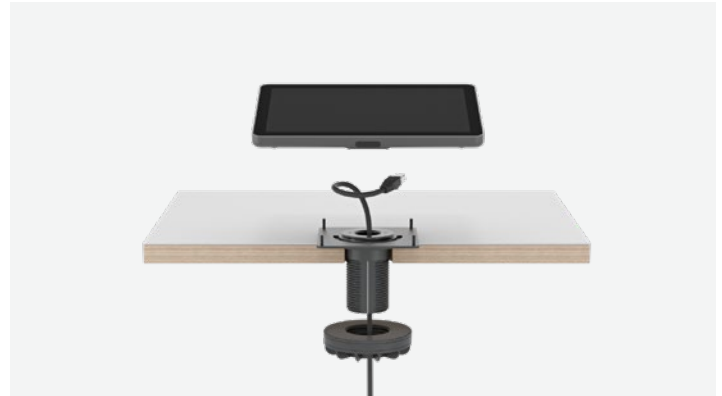

MULTIPLE MOUNTING OPTIONS

One mount, three different ways. Attach Rally Bar Huddle to a display, table, or wall to get the most out of your huddle rooms and small spaces.

START MEETINGS WITH A TAP

Meetings start with just one touch with Tap IP, a network-connected touch controller that's easy to use and simple to set up.

MANAGEMENT AND INSIGHTS

Monitor, manage, and get business insights into how your rooms are being used with Logitech Sync.

ACCESSORIES & TECH SPECS

RECOMMENDED ACCESSORIES

Tap Scheduler

Purpose-built scheduling panel for meeting rooms.

Tap Table Mount

Swiveling table mount with cable management.

Scribe

Effortlessly share whiteboards into video meetings with Logitech Scribe, an AI-powered whiteboard camera

Swytch

Connect a laptop to a room system's AV equipment for use with any video meeting or webinar.